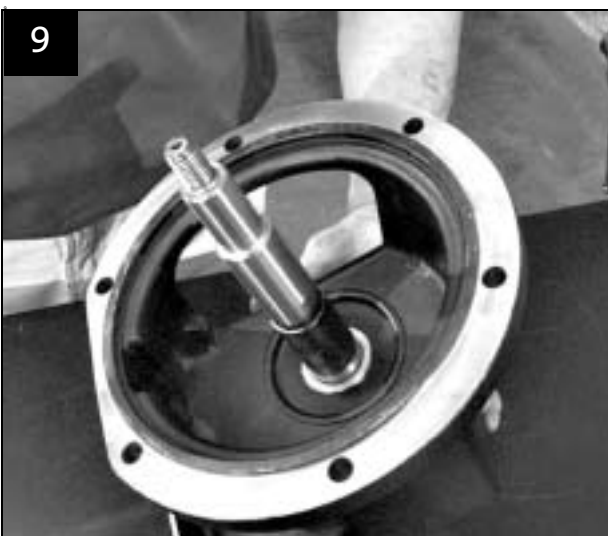

Tools and auxiliary materials for assembly

Fit circlip in bearing housing

Turn around bearing housing

Fit shaft with bearings into bearing housing

5

Tap lightly with a soft-headed hammer

6

Fit second circlip

7

Fit ball bearing cover

8

Lubricate thrower with soapy water and fit it on shaft

9

Mount second ball bearing cover at other end

10

Lubricate second thrower with soapy water and fit it on shaft

Assembly of mechanical shaft seal

1

Lubricate seat and O-ring for stationary part of seal with soapy water

2

Fit stationary seal in its seat in cover for pump housing

3

Press seal firmly into bottom position with a soft tool