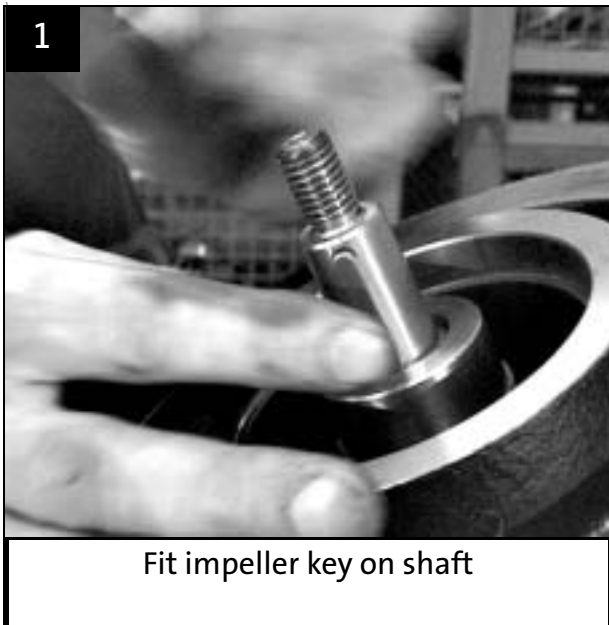

7 Fit studs in cover for pump housing

8 Fit the two gland halves

9 Fit nuts loosely

10 Mount cover for pump housing on bearing
housing, keeping drainhole downwards

Assembly of impeller and pump housing

5

Tighten impeller nut