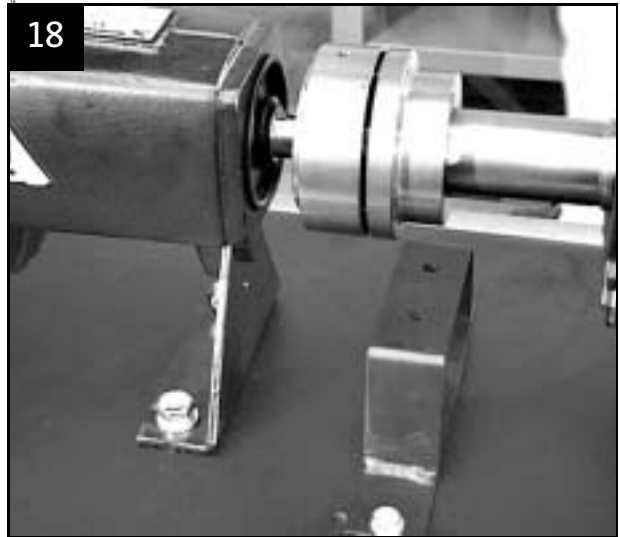

Place foil where needed

14

Tighten screws again

15

Check alignment carefully once more

16

Distance between coupling halves
must be 4 mm +/- 0.2 all way round

17

Tighten screw in coupling half

18

Mount support for coupling guard

19

Fit lower part of coupling guard and adjust length

20

Fit upper part of coupling guard

21