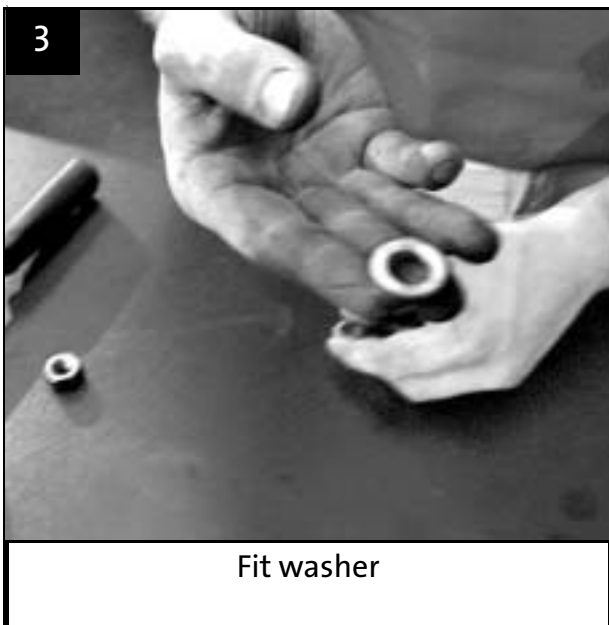

7 Fit studs in cover for pump housing

8 Fit the two gland halves

9 Fit nuts loosely

10 Mount cover for pump housing on bearing
housing, keeping drainhole downwards

Assembly of impeller and pump housing

5

Tighten impeller nut