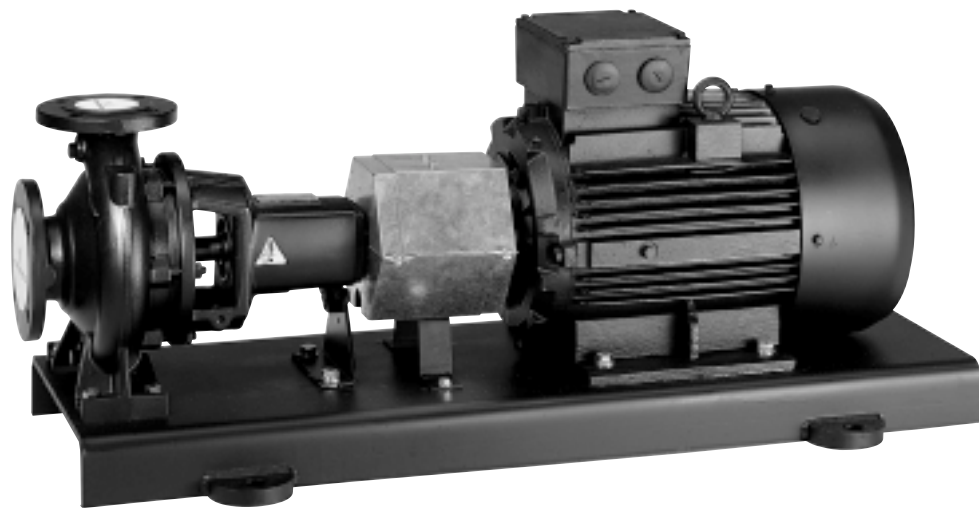

NK
Model B

Content

PAGE

Mounting of shaft	3
Assembly of mechanical shaft seal.....	5
Assembly of stuffing box	7
Assembly of impeller and pump housing	9
Alignment of pump and motor shafts.....	13