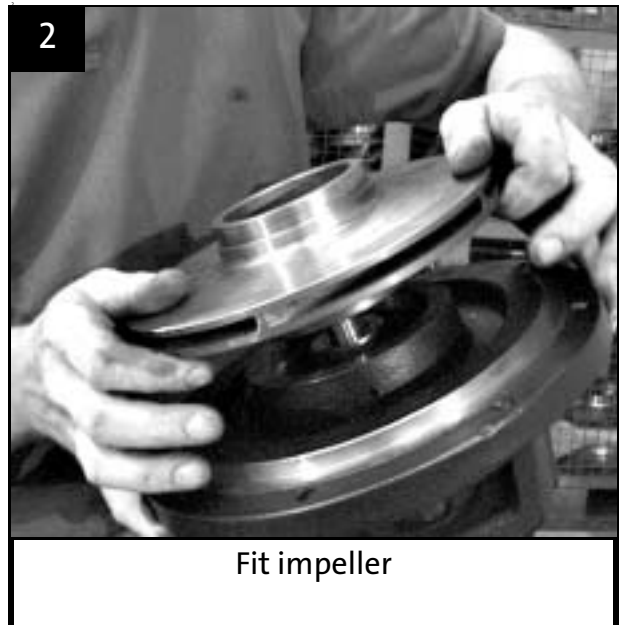

7 Fit studs in cover for pump housing

8 Fit the two gland halves

9 Fit nuts loosely

10 Mount cover for pump housing on bearing
housing, keeping drainhole downwards

Assembly of impeller and pump housing

5

Tighten impeller nut