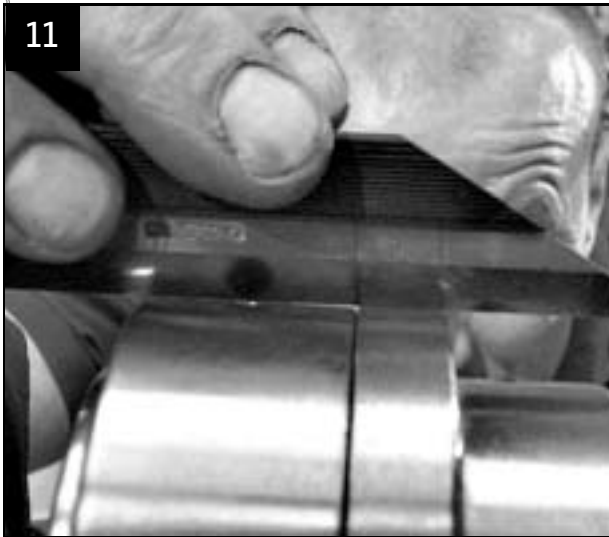

11

Alignment check.
Pump support must be raised